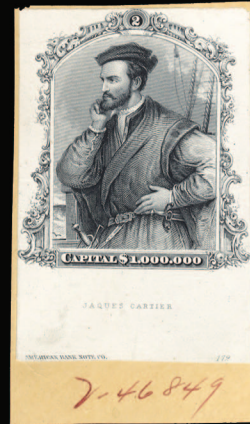

587

588

607

590

592

593

594

614

616

628

596

600

603

604

605

606

611

622

618

609

610