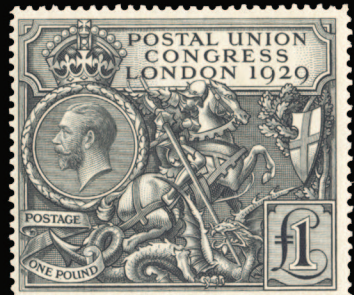

495

504

505

518

519

526

499

500

502

507

508

509

510

512

514

520

521

524

522

523

525