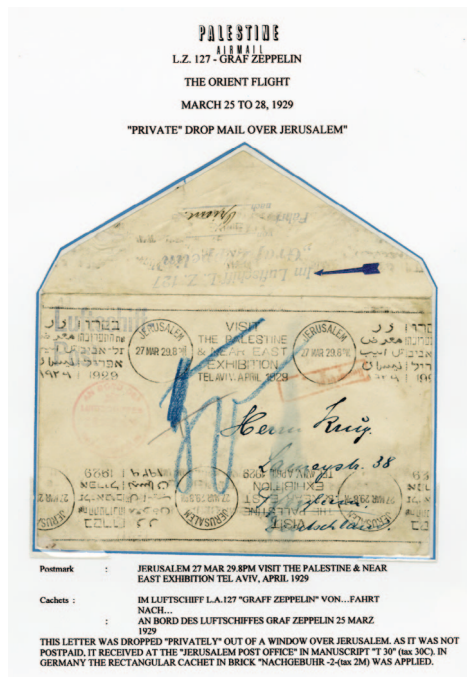

- 715 ☒ 1929 cover endorsed "Mit Luftschiff L.Z.127 Friedrichshafen-Cairo, Par Avion Cairo Baghdad", with German adhesives from Friedrichshafen (24 Mar 29) Er Ramle drop (26 Mar), with Gaza (27 Mar) and Baghdad (28 Mar) arrival pmk, appropriate Orient Flight cachet, fine cover to uncommon destination 250.00
- 716 ☒ 1929 Orient Flight cover franked with German 2M Eagle, from Friedrichshafen (24 Mar 29) to Jaffa, with arrival pmk (27 Mar), addressee unknown, carried via Tel Aviv (31 Mar), Jerusalem (1 Apr), Jaffa again (4 Apr), "Retour" handstamp and back to Germany, arriving in Kieritzsch on 16.5.29, fine and well traveled cover 250.00
- 717 ☒ 1929 cover from Friedrichshafen, franked with 2M Zeppelin, canceled on board, Rome (Ferrovia) drop, with 25.3.29 arrival pmk, fine and scarce drop mail, ex-Blau. While cruising over Rome, one bag containing about 600 pieces of mail was dropped. This cover was then forwarded by train to Germany (Si.23ba, €600) 250.00
- 718 ☒ 1929 cover from Friedrichshafen, franked with 2M Zeppelin, canceled on board, Rome (Ferrovia) drop, with 25.3.29 arrival pmk, v.f., signed Roger Koerber. While cruising over Rome, one bag containing about 600 pieces of mail was dropped. This cover was then forwarded by train to Germany (Si.23ba, €600) 250.00
- 719 ☒ 1929 German 5pf stationery card with additional franking, sent from Friedrichshafen (24 Mar) to Salonika, Greece, with Orientfahrt cachet, drop mail Athens (30 March), addressee unknown and card returned to sender, fine and scarce drop mail, signed Roger Koerber. Only a few cards are known (Si.23c, unpriced) 250.00
- 720 ☒ 1929 picture postcard (Friedrichshafen Graf Zeppelin) with L.Z. 127 cachet, with uncanceled 3pf adhesive, drop mail Tel Aviv, with "Tel Aviv A 27 Mar 29" arrival pmk, also "T" handstamp. This card was privately dropped by Mr. Doering, a crew member. As it was not postpaid it received additional "30" charge and red "Nachgebuehr" was added in Germany, still fine and very rare, with 1990 Sieger certificate (Si.23e, €1,600) 750.00
- 721 ☒ 1929 card with "Von Bord des Luftschiffes "Graf Zeppelin" L.Z.127" with L.Z. 127 cachet, franked with three Palestine adhesives, canceled "Tel Aviv 27 Mar 29" and the unofficial "Tel Aviv A 27 Mar 29" drop pmk, plus "Visit the Palestine and Near East Exhibition" slogan cachet, v.f., with 1978 APS certificate (Si.23e, €1,600) 750.00

- 722 ☒ 1929 cover with blue L.Z. 127 cachet on backflap, drop mail Jerusalem, with "Jerusalem 27 Mar 29" arrival pmks, also "Visit the Palestine and Near East Exhibition Tel Aviv April 1929" slogan cancels. This cover was privately dropped out of a window over Jerusalem. As it was not postpaid it received additional "30" charge and red "Nachgebuehr 2M" was added in Germany, very rare (Si.23f, €1,150) ex-Blau 1,500.00