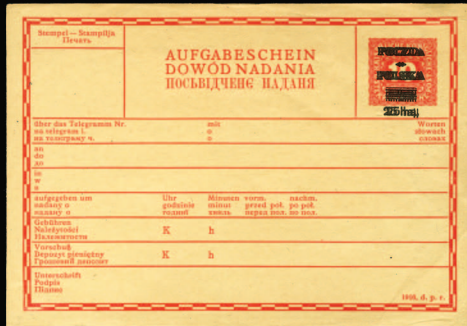

928

929

930

931

932

933

935

938

939

940

941

944

947

946