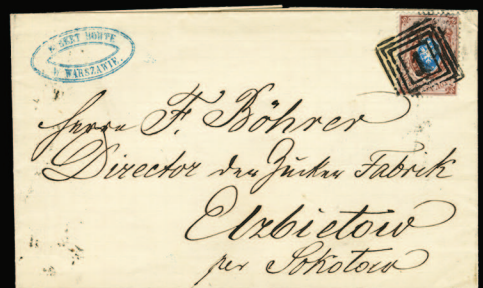

858

861

863

860

871

864

865

866

870

877

872

873

874

875

876

878

891

880

881

882

883