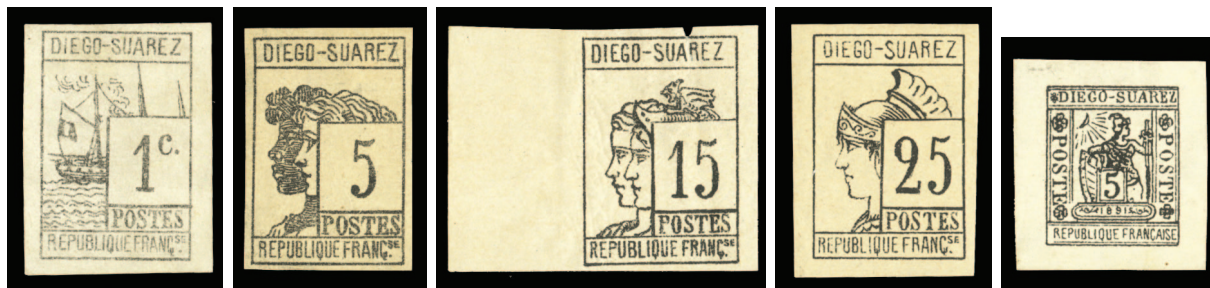

Diego Suarez

1. 325 ★(★) 1890-91 1c-25c black, also Sword & Shield 5c black, unused, first and last without gum, others h.r., 15c with a small nick at top margin, otherwise fine-v.f., signed Bernichon, Calves, Brun, etc., with 2016 Calves & Jacquart certificates for No.6,7 (YT 6-10, €3,130) cat. $2,935.....(6-10) 1,000.00
2. 326 ○ 1892 30c brown, used, well centered, fine and rare stamp, signed Brun, Calves, etc., cat. $925.(21) 300.00
3. 327 ○ **Postage Dues.** 1892 60c black, 1fr maroon, each canceled on piece, v.f., signed Kohler, rare (YT €2,450) cat. $2,275.....(J12,13) 750.00

French Guiana

1. 328 ★ 1892 overprints on 30c Ceres and Type Sage, 40c, 75c (2) and 1fr, h.r., fine or better, some signed Champion, etc., cat. $900.....(13,15-17) 250.00

Gabon

1. 329 ○ 1888 15c on 10c black, lavender, neat Libreville cds, good color, signed Bernichon, etc., with 2017 Calves & Jacquart certificate (stating “tiny tear”), rare stamp (YT 6, €1,500) cat. $1,500 .....(6) 250.00

Ivory Coast

1. 330 ★ **Parcel Post.** 1903 surcharges, five different, two of last, l.h., few expert signed, v.f., cat. $840 .....(Q21,24,26-27,35) 250.00