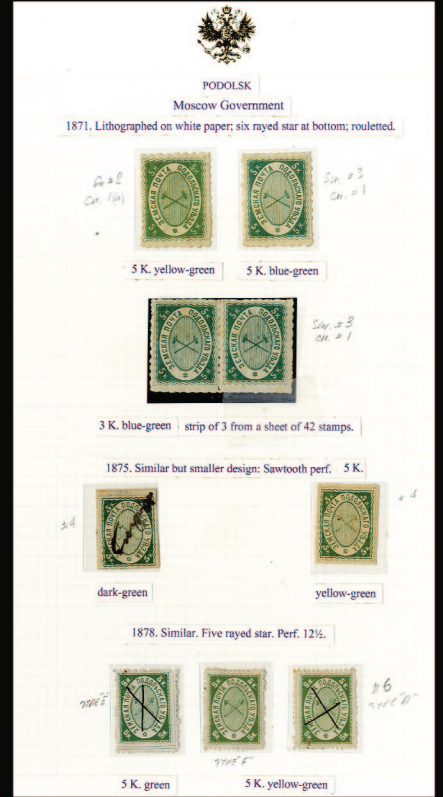

ПОДОЛСК
Moscow Government

1878. Similar. Five rayed star. Perf. 12½.