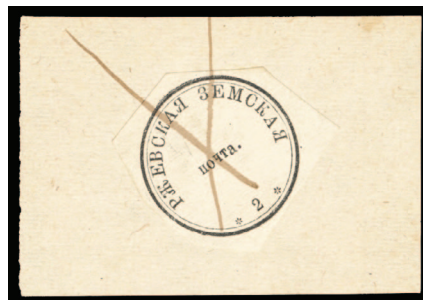

RZHEV

- 1089 ○ 1869 2k black ("2" with small stars at sides), irregularly cut but with nice margins all around, canceled by pen cross and tied on small piece, v.f., ex-Faberge, etc. (Schmidt 12, rated "R"), only 25 (!) recorded .....(1a) 2,000.00