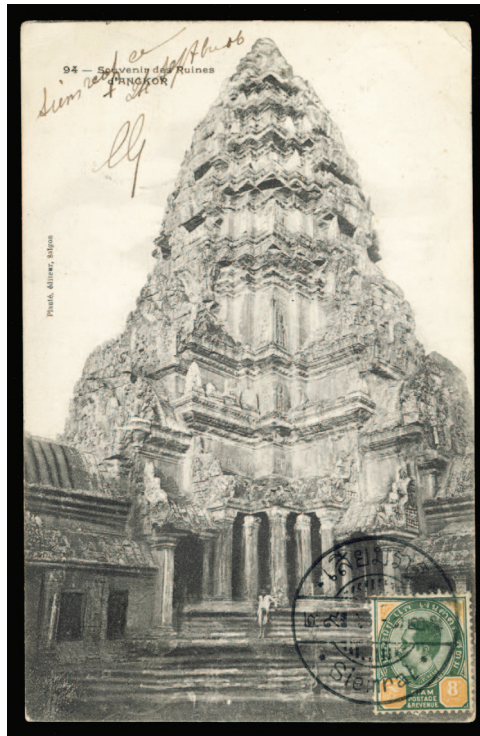

THAILAND

- 1250 ☒ 1906 (24 Sep) picture postcard (souvenir from Angkor) franked with 8a green & yellow, tied by bilingual "Siemrat" cds, addressed to France, with Battambang and "Pnompenh Cambodge" transits and Gamaches arrival pmk, fine usage from Siamese occupied Cambodia 500.00
- 1251 ☒ 1906 (23 Nov) 4a surcharged stationery card, upfranked with 2a green, tied by bilingual "Siemrat" cds, addressed to Paris, with Battambang (5 Dec) and "Pnompenh Cambodge" (11 Dec) transits, fine usage from Siamese occupied Cambodia 500.00
- 1252 ☒ **Military Mail.** 1895 free-frank cover endorsed "Troupes d'occupation du Siam" and addressed to Paris, with "Corr.D.Arm. Lign N. Paq. Fr. No.1" 31 Dec 95 departure pmk, with "Marine Francaise Service du Mer" (Anchor) cachet alongside, sender's signature at bottom, fine 500.00
- 1253 ☒ 1897 (Mar) free-frank cover endorsed "Troupes du Siam" and addressed to France, violet "Detachment D'Occupation de Chantaboun Siam / Le Commandant" cachet, signed by the officer, transit of "Saigon Cochinch' Corps Exp're 24 Mars 97" ("Mars" inverted), Landreville (27 Apr) arrival 500.00
- 1254 ☒ 1902 (Oct) free-frank cover endorsed "Troupes d'occupation du Siam" and addressed to Saigon, with "Le Commandant d'armees de Poste de Paknam" endorsement and corresponding violet "Poste de PAKNAM SIAM / Le Commandant d'Armees" cachet, with "Saigon Cochinch' Corps Exp're 27 Oct 04" arrival, fine and very rare usage from Paknam 500.00
- 1255 ☒ 1903 free-frank cover endorsed "Troupes d'occupation du Siam" and addressed to General de Beylie, commandant la Brigade in Saigon, with small "Detachment D'Occupation de Chantaboun Siam / Le Commandant" cachet, fine and rare cover (*Leon de Beylie was a French brigadier general commanding French troops in Saigon. He was also an archeologist, a passion he developed during his first visit to the ruins of the Cambodian temple of Angkor Wat*) 500.00
- 1256 ☒ 1903 (20 Jan) postcard with France 15c franking, sent from Paris to "Pack-Nam", Siam, endorsed "Troupe d'occupation du Siam", with violet "Poste de Pak-Nam Siam Le Commandant d'Armes" cachet applied on arrival (*Pak-Nam was known for the "Paknam Incident" fought during the Franco-Siamese War in July 1893. While sailing off Paknam on Siam's Chao Phraya River, three French ships violated Siamese territory and were fired warning shots by a Siamese fort and a force of gunboats. In the ensuing battle, France won and blockaded Bangkok*) 150.00