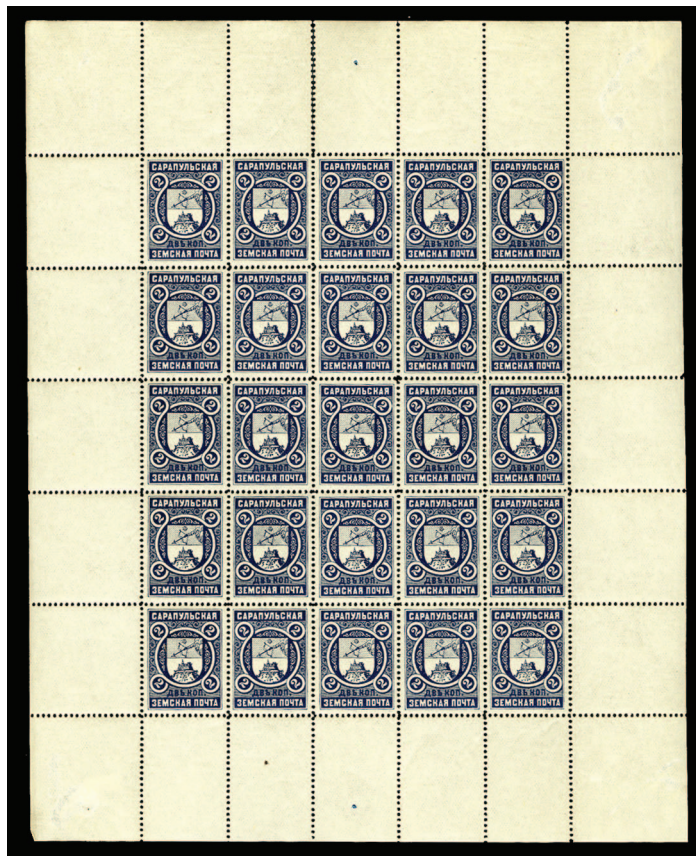

SARAPUL

- 1090 ★田○ 1893 2k dark blue, pane of 25, h.r., minor perf. separations, fine-v.f., also three used singles (Schmidt 7) .....(5) 150.00
- 1091 ★ 1893 2k dark blue, three copies, different shades and sizes, h.r., fine-v.f., ex-Liphschutz (Schmidt 3) cat. $1,200 .....(6) 500.00

- 1092 ★★田 1893 2k dark blue, complete sheet of 25, with intact margins all around, minor perf. separations and marginal adhesions, stamps n.h. and post office fresh, v.f. (Schmidt 3) cat. $10,000 .....(6) 2,500.00