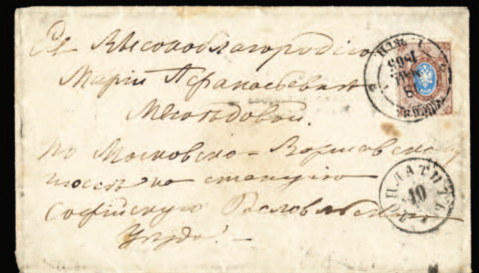

1365

1366

1367

1368

1369

1370

1385

1371

1372

1375

1376

1377

1378

1380

1383

1381

1390