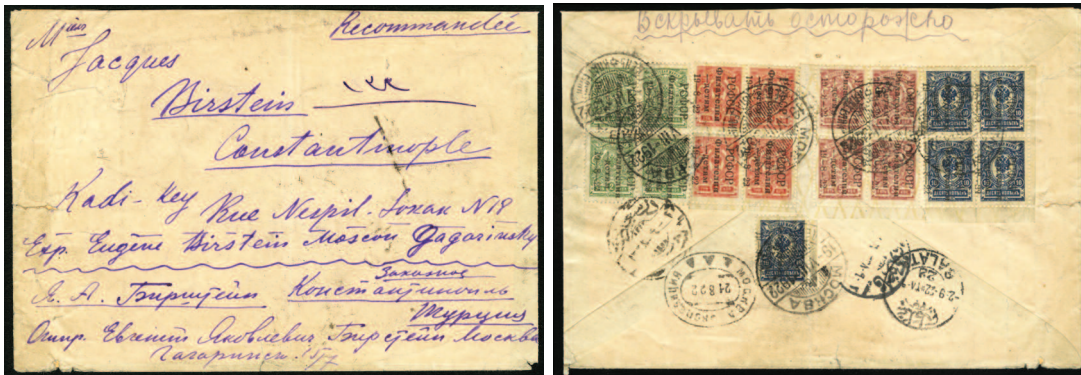

- 1351 ★★田 1978 Paintings, 12k lower right sheet corner margin block of four, upper stamp part of black inscription and value missing, n.h., v.f. ....(4711var) 200.00
- 1352 ★★ 1979 COMECON 16k variety missing red star on white flag, also 150r Trinity Cathedral imperf. pair and block of four, n.h., v.f. ....(4759,6216var) 150.00
- 1353 ★★田 1984 Space, 15k two different lower right sheet corner margin blocks of four, each with black inscriptions doubled at left, n.h., v.f. ....(5270var) 1,500.00
- 1354 ★★田 1989 October Revolution, imperf. block of four, n.h., v.f. (web photo).....(5814var) 100.00
- 1355 ★★田 1990 Russian Capitals, imperforate blocks of four, 12 different (missing Frunze and others which do not exist imperf.), n.h., v.f. (Zagorsky 6102Pa-6110Pa,6113Pa/6116Pa) .....(5854/5868var) 500.00

- 1356 ☒ Semi-Postals. 1922 Philately for Children, 10k single, also blocks of four of 2k, 3k, 5k and 10k, used on back of registered cover from Moscow to Constantinople, with 21.8.22 foreign departure datestamp and Galata (2.9.22) arrival pmks, some cover wear, but incredibly rare commercial usage of these stamps on cover to Turkey 5,000.00
- 1357 (★) 1922 Rostov-On-Don, 2t green, double impression, unused without gum as issued, v.f., signed Mikulski .....(B30var) 250.00