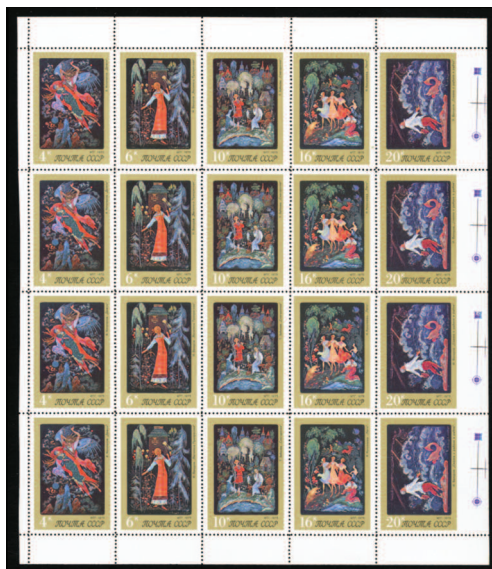

1333 ★★田	1945 Soviet Planes, set of nine (complete as issued in 1946), blocks of four, n.h., fine-v.f. (Zagorsky 936-946)	(992A-992I)	250.00
1334 ★	1946 Moscow Scenes, 20k light brown (Sverdlow Theater), horizontal strip of three, imperf. vertically between the stamps and at left, h.r., minor crease at upper left, otherwise fine (Zagorsky 983Pa)	(1062var)	750.00
1335 ★★	1947 30th Anniversary of the Revolution, 30k and 1r each with displaced center, n.h., fine-v.f.	(1183,1187var)	150.00
1336 ★★○田	1948-62 Regular Issues, selection of varieties, with 40k blocks of four and six, each with dramatic fold-over causing large part of design omitted, additional 40k pair and block of four with errant and displaced perforations, plus 1r vertical pair and block of four, errant perforations and fold-over, n.h., also used pair of 3k with fold-over at upper left, fine-v.f.	(1219/2427var)	150.00
1337 ★★田	1949 Stalin, two souvenir sheets of four, n.h., v.f. (web photo).....	(1325)	200.00
1338 ★★田	1949-62 Pushkin and 25th Anniversary (Polar) souvenir sheets, two of each, n.h., v.f. (web photo) .	(1360a,2606)	150.00
1339 ★★田	1950 Stalingrad Restoration, 50k Theater, variety double paper, block of four, n.h., v.f.	(1479var)	250.00
1340 ★★田	1955-56 1r Matejko Painting, variety background overinked obliterating year date, also Antarctic Expedition, 40k block of four, lower right stamp variety ship's flag missing, n.h., v.f. (1752,1884var)		150.00
1341 ★★田	1957 Olympics, 40k football, double impression of black, block of four, n.h., v.f. (Liapine $1,400)	(1972var)	250.00
1342 ★★○田	1958-60 International Astronomical Union 60k block of four, lower right stamp variety "UAU" for "UAJ" used, also 40k Mark Twain, block of four with fold-over at bottom left, n.h., v.f.	(2093,2418var)	100.00
1343 ★★	1964 Tokyo Olympics, two green souvenir sheets, n.h., v.f. (web photo).....	(2921-26)	150.00
1344 ☒	1964-70 Green Tokyo Olympics and Lenin Type I souvenir sheets on unaddressed covers, v.f. (web photo).....	(2921-26,3788var)	150.00
1345 ★★田	1965 Space (Cosmonaut's Day), sheets of 24, also additional four blocks of 6x20k, n.h., v.f. (web photo).....	(3022-23)	100.00
1346 ★★田	1965 Space (Cosmonaut's Day), 20k sheet of 24, completely imperf. at left, n.h., v.f., rare (Zagorsky 3099pb, 280,000rub $4,450) (web photo).....	(3023var)	1,000.00
1347 P	1966 Art, imperforate proofs of stamps (3) and souvenir sheet, v.f.		1,500.00
1348 ★★	1975 Fairy Tales (Palekh), 4k-20k se-tenant strip of five, right pair imperf. between and at margin, n.h., v.f. (Zagorsky 4484-4488var)	(4400-4404var)	500.00

1349