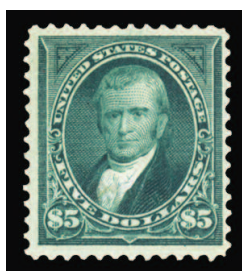

130

131

105

106

105	★★田	1895 50c orange, block of four, n.h., bright and fresh color, fine (catalogued as singles) cat. \$5,700(260)	1,000.00
106	★田	1895 \$1 black, type II, block of four with sheet margin at right, hinge remnants, natural gum wrinkles and irregular perfs at bottom, upper left stamp small thin, fine and scarce block, cat. \$9,000(261A)	1,000.00
107	田	1895 \$1 black, type II, used and rejoined block of four, repaired at bottom right, other small faults, rare multiple, cat. \$5,000(261A)	500.00
108	★/★★田	1895 2c carmine, vertical block of 20 with ten horizontal se-tenant pairs Types II+III, hinged at top selvage and at bottom pair, others n.h., fresh, mostly fine, cat. \$5,620 (web photo).....(266,267)	500.00
109	★★	1895 3c purple, 8c violet brown, imperforate horizontal pairs, n.h., v.f.(268,272var)	250.00
110	★/★★	1895 5c (10), 8c (3), 10c and 15c Plate No. Strips of three, with imprint, hinged or n.h., very good to fine, cat. \$5,325 (web photo).....(270,272,273,274)	500.00
111	★★	1895 8c violet brown, top sheet margin single, n.h., v.f., with 2016 PFC, cat. \$210(272)	250.00
112	★田	1895 8c violet brown, top margin plate number block of six, h.r., some perf. separations, fine, cat. \$975(272)	200.00
113	★★	1895 10c dark green, vertical strip of three, n.h., tiny gum disturbances, well centered, fine, cat. \$840(273)	250.00
114	★	1895 \$1 black, type II, h.r., sharp impression, creased at bottom, otherwise fine, with 2014 PSE certificate, cat. \$1,250(276A)	200.00