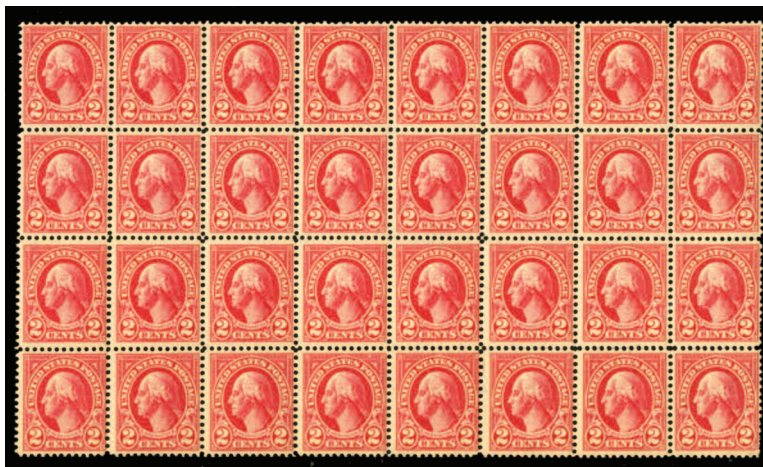

244 ★★田 1932 Postal Counterfeits, 2c carmine Perf. 11.65, block of 32, n.h., some perf. separations at bottom, fine-v.f., rare multiple, cat. $7,200.....(634 (CF1)) 1,000.00