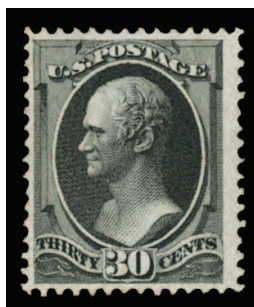

- 51 (★) 1870 30c black, unused without gum, nice color, fine, with 2018 PFC, cat. $2,600 .....(154) 1,000.00