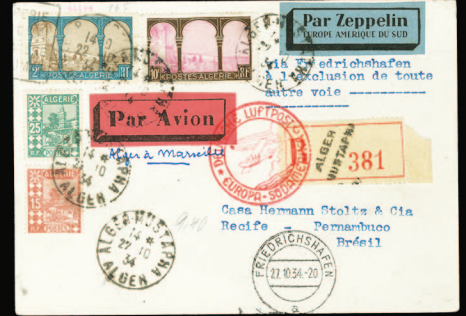

480

481

482

484

492

493

497

485

488

491

495

496

498

501

506

499

503

505

507