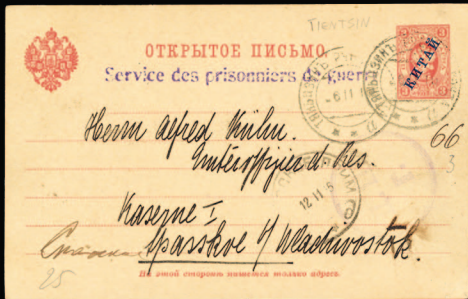

629

630

632

635

633

634

636

638

640

641

642

643

644

647

648

649

650